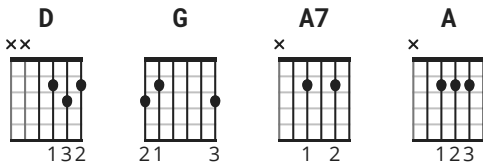

Love Me Tonight chords by Don Williams

Difficulty: novice

Tuning: E A D G B E

CHORDS

Verse 1

D **G**
I Been lonesome I been empty
D **A7**
I got an achin way down inside
D **G**
I need some one some one to hold me
D **A7**
Pull down the shade turn out the light
D
and love me tonight

Chorus

A **G**
Don't think about tomorrow it don't
D
matter anymore
A **G** **D**
we can turn the key and lock the world
A7
outside the door
D **G**
I need so now come on let go now

D **A7**
kick off your shoes turn out the light
D
and love me to night

Verse 2(same as 1)

Now don't you worry were all alone now
let your hair down sit by my side
turn off the t.v put on some music
pull down the shade turn out the light
and love me tonight